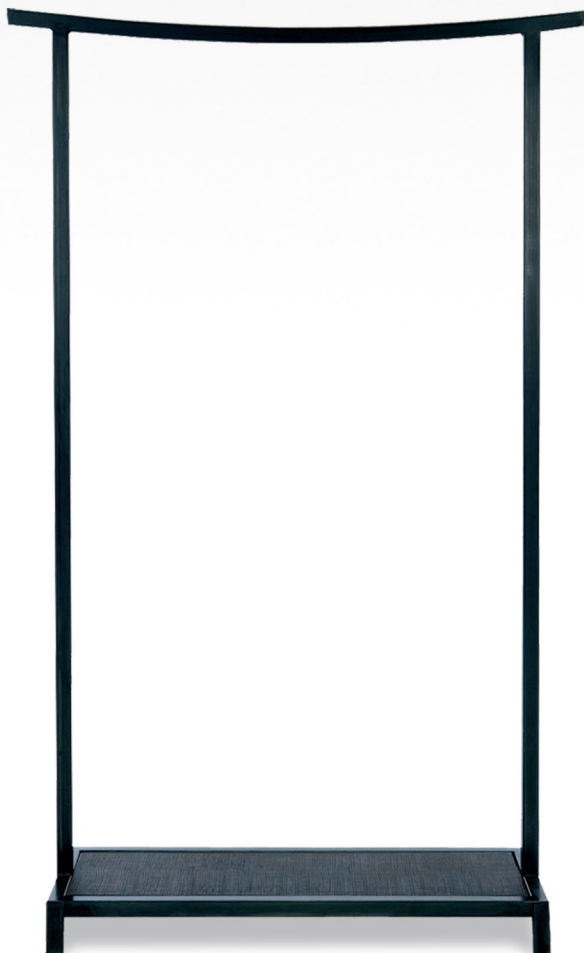

COMPLEMENTS - TEXTILE RACKS

TAO

RACK WITH METALIZED FABRIC, GREY CANNETE', OR GREY/BEIGE FABRIC BASE. AVAILABLE WITH OR WITHOUT CENTRAL BOARD.  
MADE IN ITALY.

DIMENSIONS

104X36X166H CM - INCH 40.9X14.2X65.3H

MATERIALS

METAL AND WOOD

---

IN THE PICTURE 1  
STRUCTURE: METAL AND WOOD  
CODE: 044287 CA705 C1844

---

IN THE PICTURE 2  
STRUCTURE: METAL AND WOOD  
CODE: 044288 CA705 C1844