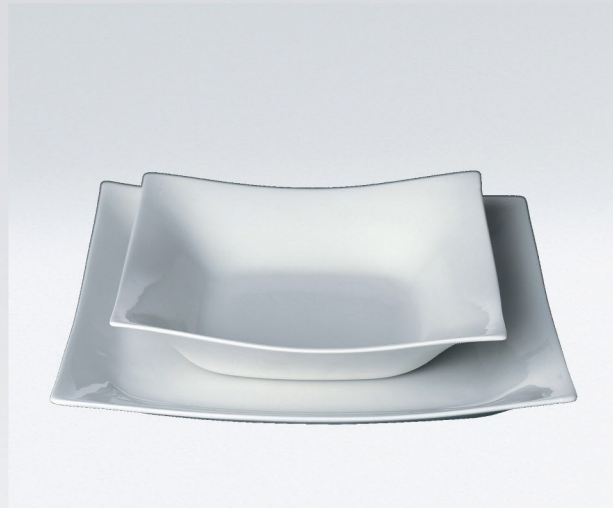

TABLE ACCESSORIES - DINNERWARE

DURER

GEISHA

LAVISH

LIKE

LIKE

LIKE