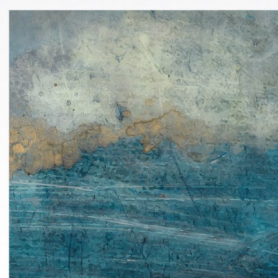

SHINY WHITE GOLD
DRAFTED STUCCO

STRIPED LIQUID METAL

WHITE GOLD LEAF

WHITE SHAGREEN

SPECIAL FINISHINGS (AVAILABLE ON LIMITED EDITIONS ONLY)

DARK GREEN LACQUER

GOLDEN SHAGREEN
TEXTURE

GOLDEN STEEL

GREEN SHAGREEN
LACQUER

GREY LEATHER LIZARD
SKIN EFFECT

OCEAN LACQUER

TOBACCO LEATHER
LIZARD SKIN EFFECT