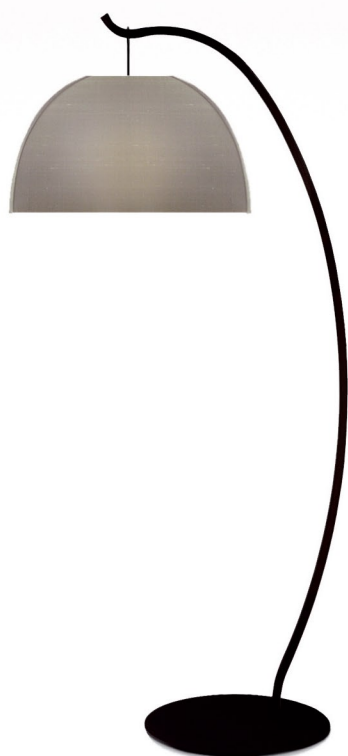

LIGHTING - FLOOR LAMPS

ALADINO

FLOOR LAMP.
BASE AND STEM IN SATIN BLACK NICKEL, GREY-BEIGE OR
WHITE PAGODA FABRIC LAMPSHADE.
220-240V, MAX 60W, PLUG E27.
MADE IN ITALY.

DIMENSIONS
81X48X190H CM - INCH 31.9X18.9X74.8H

MATERIALS
SATIN BLACK NICKEL

LIGHTING - FLOOR LAMPS

ALICIA

FLOOR LAMP.
BASE AND STEM IN SATIN BLACK NICKEL PAGODA GREY-
BEIGE OR WHITE FABRIC LAMPSHADE.
220-240V, MAX 150W, PLUG E27.
MADE IN ITALY.

DIMENSIONS
55X55X178H CM - INCH 21.7X21.7X70H

MATERIALS
SATIN BLACK NICKEL