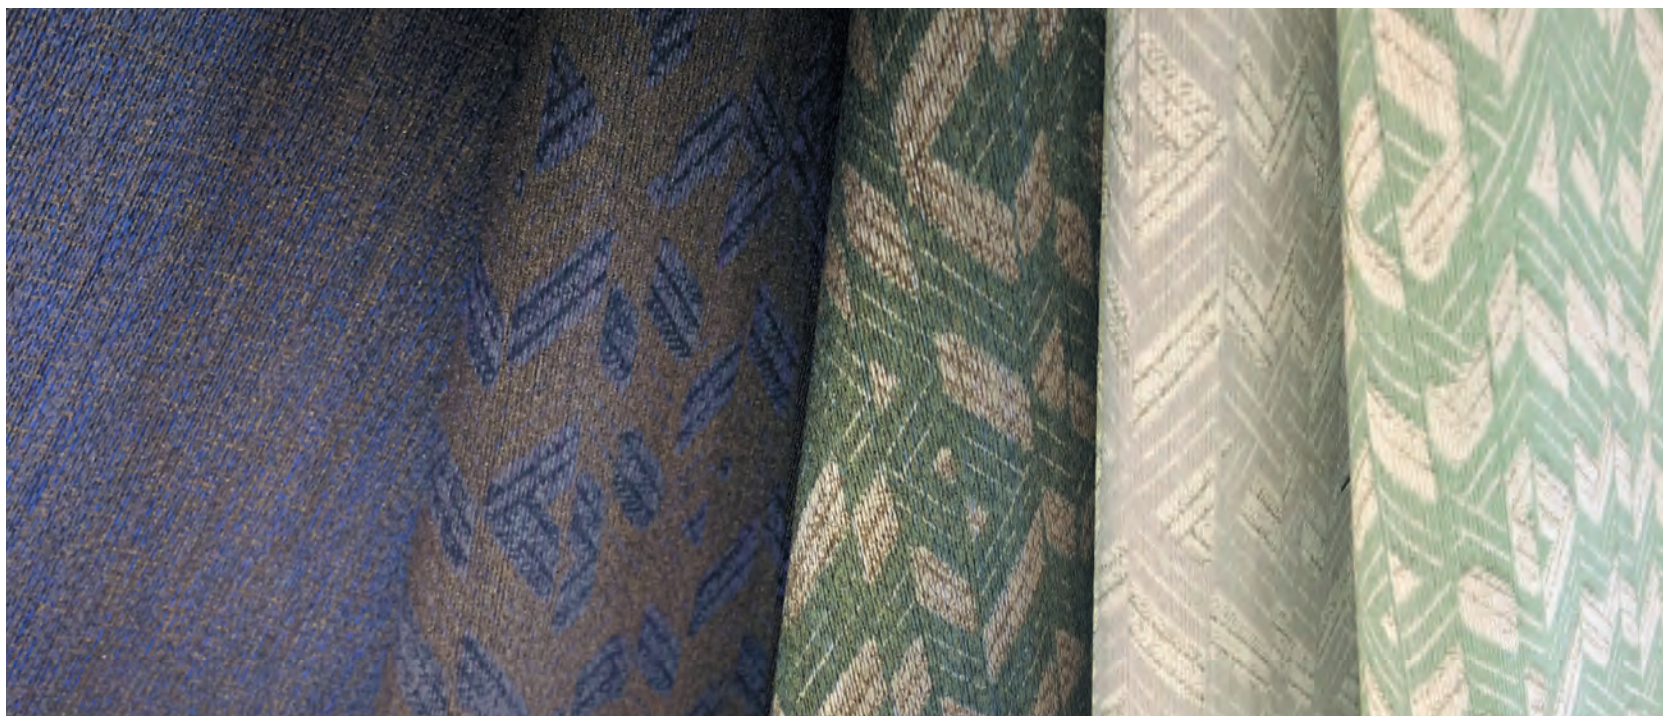

GA3 9370

GA3 9371

GA3 9372

GA3 9373

Plain

FIL POSÉ - NIAGARA / TOWADA FIL

Four colours coordinated with Niagara and Towada Fil on fabric support.

MADE IN ITALY.

DIMENSIONS

70 cm - Inch 27.5

Vertical Repeat 0 cm - Inch 0

MATERIALS

Fil posé

Non-woven base

NIAGARA DETAILS