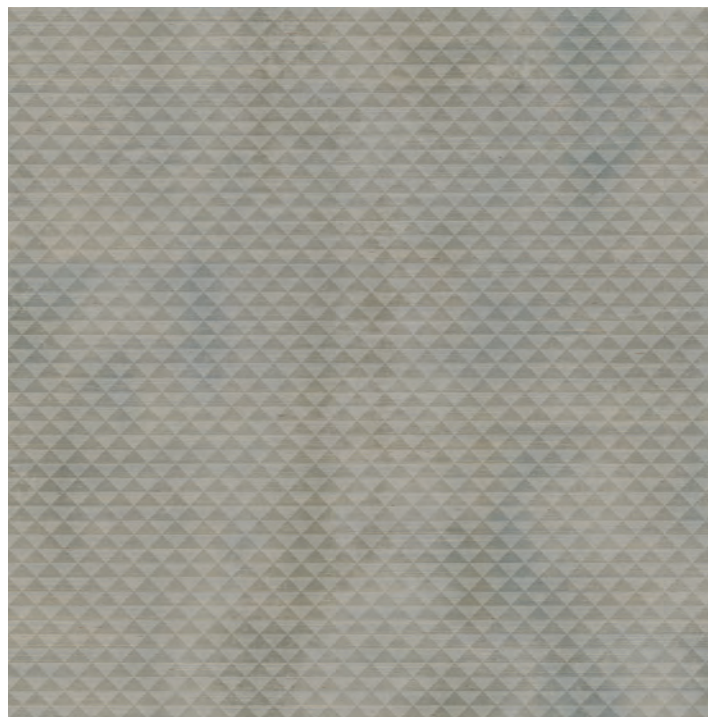

## GRAPHIC ELEMENTS

Wallcovering inspired by traditional Japanese kimonos, characterised by a wide gradient on triangular shapes. Made on a raffia support.

MADE IN ITALY.

## COLORS

GA3 9333\*

GA3 9335

GA3 9334

\* CODE: GA3 9333