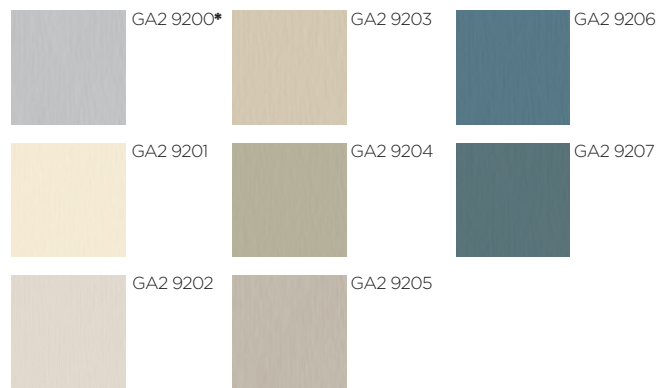

LOUVRE

REFINED STRUCTURES

Wallcovering with clear textile inspiration, reproducing the classic canneté design. The design is the same featured on the Colville fabric (TC052). Due to the design, this wallcovering can be used both vertically and horizontally.

MADE IN ITALY.

DIMENSIONS

70 cm - Inch 27.56
Vertical Repeat 0 cm - Inch 0

MATERIALS

100% Vynil
Non-woven base

COLORS

* CODE: GA2 9200

MADELEINE