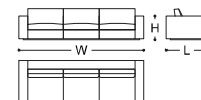

DIMENSIONS

SINGLE SEAT:

REGULAR:

80x105x78h cm - Inch 31.5x41.3x30.7h

LARGE:

90x105x78h cm - Inch 35.4x41.3x30.7h

SINGLE ARMREST:

REGULAR: 22x105x57h cm - Inch 8.6x41.3x22.4h

LARGE: 30x105x57h cm - Inch 11.8x41.3x22.4h

2 SEATS ARMREST 22 cm - Inch 8.7:

204x105x60h cm - Inch 80.3x41.3x23.6h

2 SEATS LARGE ARMREST 22 cm - Inch 8.7:

224x105x60h cm - Inch 88.2x41.3x23.6h

2 SEATS ARMREST 30 cm - Inch 11.8:

220x105x60h cm - Inch 86.6x41.3x23.6h

2 SEATS LARGE ARMREST 30 cm - Inch 11.8:

240x105x60h cm - Inch 94.5x41.3x23.6h

3 SEATS ARMREST 22 cm - Inch 8.7:

284x105x60h cm - Inch 111.8x41.3x23.6h

3 SEATS LARGE ARMREST 22 cm - Inch 8.7:

314x105x60h cm - Inch 123.6x41.3x23.6h

3 SEATS ARMREST 30 cm - Inch 11.8:

300x105x60h cm - Inch 118.1x41.3x23.6h

3 SEATS LARGE ARMREST 30 cm - Inch 11.8:

330x105x60h cm - Inch 130x41.3x23.6h

SH: 42 cm - Inch 16.5