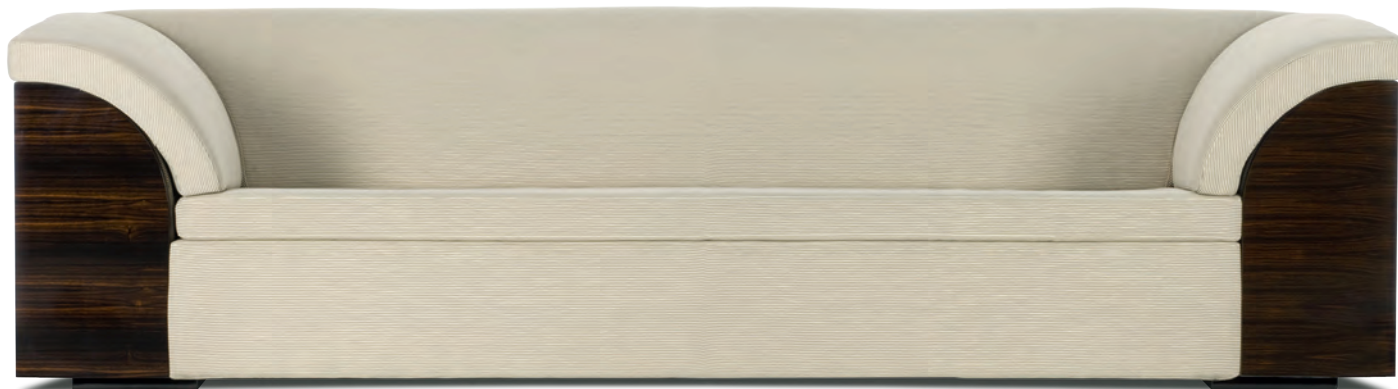

## BEETHOVEN

Sofa with curved armrests that follow the shape of the exposed hardstructures. The frame and the vertical hardstructures are customizable with different woods, or upholstered with all suitable Armani/Casa fabrics and Soft Touch Leathers in collection. Two, three and four-seat option available. Covers are not removable. Beethoven perfectly matches with the Charlie coffee table, which features the same curved lines. MADE IN ITALY.

### DIMENSIONS

2 SEATS:  
210x100x72h cm - Inch 82.7x39.4x28.3h

3 SEATS:  
240x100x72h cm - Inch 94.5x39.4x28.3h

4 SEATS:  
270x100x72h cm - Inch 106.3x39.4x28.3h

SH: 39 cm - Inch 15.3

### FINISHES

BLACK MAPLE WOOD

CANALETTO WALNUT

BRUSHED BROWN OAK

SHINY SANTOS  
ROSEWOOD \*

\* CODE: 045911 PALOC TR181 (3 SEATS), COLVILLE FABRIC