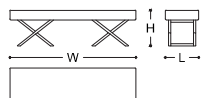

MADE IN ITALY.

DIMENSIONS

57x43x45h cm - Inch 22.4x16.9x17.7h

SH: 45 cm - Inch 17.7

FINISHES

BRUSHED BROWN OAK

CANALETTO WALNUT

STRUCTURE AND UPHOLSTERY AVAILABLE IN THE LISTED OPTIONS ONLY

MADE IN ITALY.

DIMENSIONS

170x45x48h cm - Inch 66.9x17.7x18.9h

FINISHES

BRUSHED BROWN OAK

PALE GOLD *

BRUSHED LIGHT OAK

* CODE: 048543 CT00A TR592, FARO FABRIC