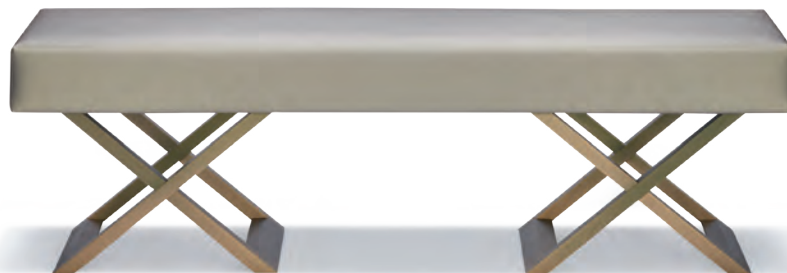

FIGARO

This footrest/stool is designed starting from the lines of its matching chair: the legs and upholstered seating of the two pieces, in fact, have the same dimensions. With a height of 45 cm, this piece is taller than a normal footrest and it is adaptable to various situations. The seat is padded with variable density foam to ensure a higher comfort. Legs feature 15 mm metal feet matching their respective wood. The upholstery is available in all and suitable Armani/Casa fabrics or Soft Touch Leathers in collection. Fabric covers are removable.

MADE IN ITALY.

DIMENSIONS

57x43x45h cm - Inch 22.4x16.9x17.7h

SH: 45 cm - Inch 17.7

FINISHES

BRUSHED BROWN OAK

CANALETTO WALNUT

STRUCTURE AND UPHOLSTERY AVAILABLE IN THE LISTED OPTIONS ONLY

GARDENIA

Gardenia is an upholstered bench that can either be used as an end-of-bed bench or singularly inside a room. Thanks to its neutral design it can easily be placed with all kinds of beds. Completely padded and upholstered, this bench is marked by its frame kept above ground by two metal x-shaped bases, characteristic in the Armani/Casa design line: the same base structure, in fact, can be found on Club, Damasio and Oreste. Upholstery in all suitable Armani/Casa fabrics or Soft Touch Leathers; fabric covers are removable.

MADE IN ITALY.

DIMENSIONS

170x45x48h cm - Inch 66.9x17.7x18.9h

FINISHES

BRUSHED BROWN OAK

PALE GOLD *

BRUSHED LIGHT OAK

* CODE: 048543 CT00A TR592, FARO FABRIC