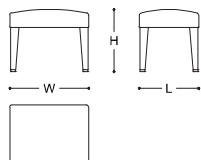

FIGARO

This footrest/stool is designed starting from the lines of its matching chair: the legs and upholstered seating of the two pieces, in fact, have the same dimensions. With a height of 45 cm, this piece is taller than a normal footrest and it is adaptable to various situations. The seat is padded with variable density foam to ensure a higher comfort. Legs feature 15 mm metal feet matching their respective wood. The upholstery is available in all and suitable Armani/Casa fabrics or Soft Touch Leathers in collection. Fabric covers are removable.

MADE IN ITALY.

DIMENSIONS

57x43x45h cm - Inch 22.4x16.9x17.7h

SH: 45 cm - Inch 17.7

FINISHES

BRUSHED BROWN OAK

CANALETTO WALNUT

STRUCTURE AND UPHOLSTERY AVAILABLE IN THE LISTED OPTIONS ONLY

MADE IN ITALY.

DIMENSIONS

170x45x48h cm - Inch 66.9x17.7x18.9h

FINISHES

BRUSHED BROWN OAK

PALE GOLD *

BRUSHED LIGHT OAK

* CODE: 048543 CT00A TR592, FARO FABRIC