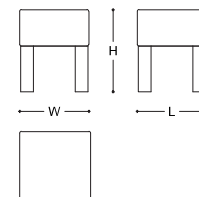

DIMENSIONS

38x38x45h cm - Inch 15x15x17.7h

* CODE: 045005 RMAOC TR813, LUXEMBOURG FABRIC

FINISHES

BRUSHED BROWN OAK *

BRUSHED LIGHT OAK

EXTRA

Extra is a bench conceived as an end-of-bed piece. Thanks to its neutral design, however, it can be adapted to different situations like walk-in closets. Completely padded and upholstered, this bench is marked by its frame kept above ground by four wooden feet in the shape of a truncated pyramid. The four corners of the bench are rounded to give this piece a more sinuous look. Upholstery in all suitable Armani/Casa fabrics or Soft Touch Leathers; fabric covers are removable. MADE IN ITALY.

DIMENSIONS

170x50x47,5h cm - Inch 66.9x19.7x18.7h

* CODE: 048304 ACEOD TR787, JAIPUR FABRIC

FINISHES

BLACK MAPLE WOOD *

BRUSHED LIGHT OAK

BRUSHED BROWN OAK