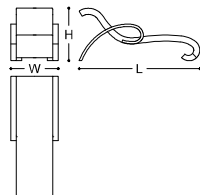

### DIMENSIONS

190x90x70h cm - Inch 74.8x35.4x27.5h

SH: 39 cm - Inch 15.4

### FINISHES

BRUSHED BROWN OAK

CODE: 045594 CT00C TR709 (LEFT ARMREST), HAVANA FABRIC

### DIMENSIONS

198x78x86,2h cm - Inch 78x30.7x33.9h

SH: 40,7 cm - Inch 16