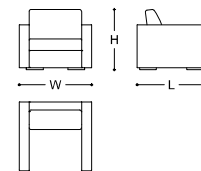

CODE: 048093 CT00E TR723 (ARMCHAIR), 048032 CT00E TR723 (FOOTREST), HOUSTON FABRIC

DIMENSIONS

ARMCHAIR:

95x90x80h cm - 37.4x35.4x31.5h

SH: 42 cm - Inch 16.5

FOOTREST:

105x105x42h cm - Inch 41.3x41.3x16.54h

ESSEX

CODE: 045492 RMA0C TR636 (LARGE), GIFU FABRIC

DIMENSIONS

REGULAR:

82x87x67h cm - Inch 32.3x33.9x26.4h

LARGE:

90x90x67h cm - Inch 35.4x35.4x26.4h

SH: 39 cm - Inch 15.3

FINISHES