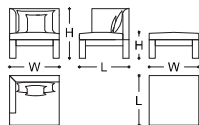

DIMENSIONS

ARMCHAIR:

80x80x80h cm - Inch 31.5x31.5x31.5h

SH: 42 cm - Inch 16.5

FOOTREST:

80x80x42h cm - Inch 31.5x31.5x16.5h