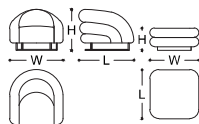

### DIMENSIONS

#### ARMCHAIR:

87x92x67h cm - 34.3x36.2x26.3h

SH: 40 cm - Inch 15.7

#### FOOTREST:

80x80x36,5h cm - Inch 31.5x31.5x14.4h

#### ARMCHAIR:

80x80x80h cm - Inch 31.5x31.5x31.5h

SH: 42 cm - Inch 16.5