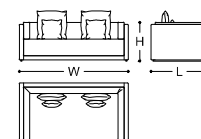

### DIMENSIONS

**2 SEATS SMALL:**  
176x93x68h cm - Inch 69.3x36.6x26.8h

**2 SEATS:**  
210x110x70,5h cm - Inch 98.4x43.3x27.8h

**3 SEATS:**  
250x110x70,5h cm - Inch 98.4x43.3x27.8h

**SH:** 44,5 cm - Inch 17.5