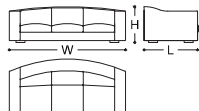

### DIMENSIONS

#### ARMCHAIR:

100x95x80h cm - INCH 39.4x37.4x31.5h

#### 2 SEATS:

228x120x80h cm - INCH 89.8x47.2x31.5h

#### 3 SEATS:

260x120x80h cm - Inch 102.4x47.2x31.5h

SH: 42 cm - Inch 16.5