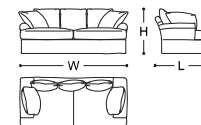

LEGEND

Legend is a two-seat sofa with a classic shape and sinuous lines. The seat is characterised by two wide cushions lying on 500 springs in harmonic steel, while the low seatback is slightly tilted and completed by five additional pillows (three thick ones for the back and two on the curved armrests), all with removable covers. Inner frame in solid wood. The result is a very comfortable and resistant sofa, that can be fully upholstered with the listed Armani/Casa by Rubelli fabrics plus a special white canvas conceived for this sofa only.
MADE IN ITALY.

CODE: 050044 CT00, FABRIC TO CHOOSE

DIMENSIONS

215x105x90h cm - Inch 84.6x41.3x35.4h

SH: 43 cm - Inch 16.9

FABRICS

DENVER, DETROIT, DOVER, GABY, LYON, LUXEMBOURG, MARRAKECH

LONDON

Two or three-seat sofa with visible feet in Brushed Brown Oak. Base structure in wood and multy-density polyurethane foam, goose down cushions. in all suitable Armani/Casa Soft Touch Leathers in collection. Fabric covers are fully removable. The London range includes also an armchair and a footrest.
MADE IN ITALY.

CODE: 045029 RMA0B TR815 (2 SEATS), LUXEMBOURG FABRIC

DIMENSIONS

2 SEATS:

202x95x81h cm - Inch 79.5x37.4x31.9h

3 SEATS:

240x95x81h cm - Inch 94.5x37.4x31.9h

SH: 44 cm - Inch 17.3

FINISHES