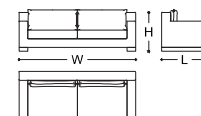

CODE: 050044 CT00, FABRIC TO CHOOSE

DIMENSIONS

215x105x90h cm - Inch 84.6x41.3x35.4h

SH: 43 cm - Inch 16.9

FABRICS

DENVER, DETROIT, DOVER, GABY, LYON, LUXEMBOURG, MARRAKECH

LONDON

Two or three-seat sofa with visible feet in Brushed Brown Oak. Base structure in wood and multy-density polyurethane foam, goose down cushions. in all suitable Armani/Casa Soft Touch Leathers in collection. Fabric covers are fully removable. The London range includes also an armchair and a footrest.
MADE IN ITALY.

CODE: 045029 RMA0B TR815 (2 SEATS), LUXEMBOURG FABRIC

DIMENSIONS

2 SEATS:

202x95x81h cm - Inch 79.5x37.4x31.9h

3 SEATS:

240x95x81h cm - Inch 94.5x37.4x31.9h

SH: 44 cm - Inch 17.3

FINISHES