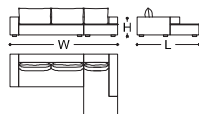

GREMBO CORNER

DIMENSIONS

2 SEATS: 212x105x61,5h cm - Inch 83.5x41.3x24.2h

3 SEATS: 262x105x61,5h cm - Inch 103.1x41.3x24.2h

WITH CORNER RIGHT/LEFT SIDE:

2 SEATS: 292x265x61,5h cm - Inch 115x104.3x24.2h

3 SEATS: 342x265x61,5h cm - Inch 134.6x104.3x24.2h

SH: 39 cm - Inch 15.3

CODE: 045323 CT00D TR589 (2 SEATS, RIGHT SIDE CORNER), FARNESE FABRIC

GREMBO MERIDIENNE

DIMENSIONS

2 SEATS: 212x105x61,5h cm - Inch 83.5x41.3x24.2h

3 SEATS: 262x105x61,5h cm - Inch 103.1x41.3x24.2h

WITH MERIDIENNE RIGHT/LEFT SIDE:

2 SEATS: 294x198x90,5h cm - Inch 115.7x78x35.6h

3 SEATS: 344x198x90,5h cm - Inch 135.4x78x35.6h

SH: 41 cm - Inch 16.1

CODE: 045325 CT00D TR586 (2 SEATS, RIGHT SIDE MERIDIENNE), FARNESE FABRIC