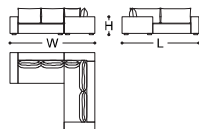

GREMBO CORNER

DIMENSIONS

2 SEATS: 212x105x61,5h cm - Inch 83.5x41.3x24.2h

3 SEATS: 262x105x61,5h cm - Inch 103.1x41.3x24.2h

WITH CORNER RIGHT/LEFT SIDE:

2 SEATS: 292x265x61,5h cm - Inch 115x104.3x24.2h

3 SEATS: 342x265x61,5h cm - Inch 134.6x104.3x24.2h

SH: 39 cm - Inch 15.3

CODE: 045323 CT00D TR589 (2 SEATS, RIGHT SIDE CORNER), FARNESE FABRIC

GREMBO MERIDIENNE

DIMENSIONS

2 SEATS: 212x105x61,5h cm - Inch 83.5x41.3x24.2h

3 SEATS: 262x105x61,5h cm - Inch 103.1x41.3x24.2h

WITH MERIDIENNE RIGHT/LEFT SIDE:

2 SEATS: 294x198x90,5h cm - Inch 115.7x78x35.6h

3 SEATS: 344x198x90,5h cm - Inch 135.4x78x35.6h

SH: 41 cm - Inch 16.1

CODE: 045325 CT00D TR586 (2 SEATS, RIGHT SIDE MERIDIENNE), FARNESE FABRIC