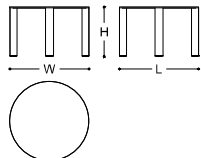

JINGO

Jingo is a round dinner table featuring a thin 1,2 cm top enriched with decorative Satin Light Brass insets and frame. The four sections in which the metal insets divide the top into show an effect of different 45° orientation of the wood veneer. The legs feature Satin Light Brass feet and are characterized by a distinctive circular sector-shaped section. Jingo is available in two diameters, 120 and 160 cm. The most precious version, available in 120 cm diameter only, features a beautiful top in Green Mylonite Stone in a single slab without insets. MADE IN ITALY.

DIMENSIONS

Ø 120x75h cm - Inch Ø 47.2x29.5h
 Ø 160x75h cm - Inch Ø 63x29.5h

FINISHES

GREEN MYLONITE STONE /
 CANALETTO WALNUT /
 SATIN LIGHT BRASS *

CANALETTO WALNUT /
 SATIN LIGHT BRASS **

* CODE: 048943 CA969 C0086

** CODE: 048875 CA918 C4856 (120 CM)