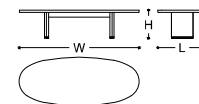

JEFF

Jeff is an oval table available with a 6,5 cm thick top. The elm version top shows a unique effect with different 45° orientations of the wood veneer. All versions feature distinctive curved legs with a decorative linear carving near the feet. MADE IN ITALY.

DIMENSIONS

320x130x75h cm - Inch 126x51.2x29.5h

FINISHES

BLACK MAPLE WOOD

BROWN ELM WOOD *

* CODE: 048882 CA920 C4858