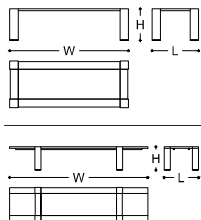

# ELISEO

Eliseo can be used as a dining table but also as an executive office desk. Its look recalls the cubist language with a compact and monolithic design. Eliseo is available in a fixed version and in an extendable one featuring two 80 cm - inch 31.5 extensions that are fixed with the use of pivots, put into designed slots beneath the table top and secured with screw-in knobs. The table can be completely disassembled in order to make transport easier. MADE IN ITALY.

## DIMENSIONS

220x110x75h cm - Inch 86.6x43.3x29.5h  
280x110x75h cm - Inch 110.2x43.3x29.5h

Available in a fixed version and in an extendable one featuring two 80 cm - inch 31.5 extensions.

## FINISHES EXTENDABLE VERSION

\* CODE: 048313 CA934 C9953 (280 CM)

\* CODE: 048953 CA966 C1853 (280 CM EXTENDABLE)