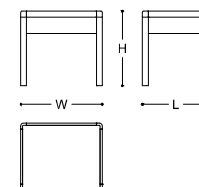

**DIMENSIONS**  
60x45x45h cm - Inch 23.6x17.7x17.7h

CODE: 049324-CA899-C9453

## MILTON

Milton is a bedside table conceived to match with the Martin bed. It features a base structure in solid wood with radiant legs. It has one drawer without visible handles, with inner pad in technical fabric. The distinctive trait of this bedside table is given by the legs that reach the top frame with a radiant edge. MADE IN ITALY.

**DIMENSIONS**  
55x45x50h cm - Inch 21.6x17.7x19.7h

\* CODE: 049318-CA975-C1842