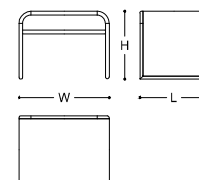

## MENEO

Meneo is a bedside table conceived to match with the Morfeo bed. It features rounded edges and a single extractable shelf moving on a flat slide, refined with a back bar to prevent objects from falling. MADE IN ITALY.

**DIMENSIONS**  
60x45x45h cm - Inch 23.6x17.7x17.7h

CODE: 049324-CA899-C9453

**DIMENSIONS**  
55x45x50h cm - Inch 21.6x17.7x19.7h

\* CODE: 049318-CA975-C1842