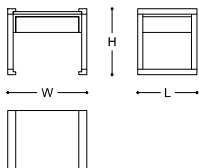

MADE IN ITALY.

DIMENSIONS

47x47x50h cm - Inch 18.5x18.5x19.7h

FINISHES

DOVE GREY THIN LEATHER /
JACKSON FABRIC (TR795 PALE GOLD) *

CANALETTO WALNUT

* CODE: 048909 CA900 C0554

LARRY

Rectangular bedside table with light and minimal design. The double structure of the legs with c-shape holds the upper shelf, where the drawer is positioned with an almost invisible system that creates a particular suspension effect. Drawer with inside in Canaletto Walnut.

MADE IN ITALY.

DIMENSIONS

60x45x50h cm - Inch 23.6x17.7x19.7h

FINISHES

PATINATED LINEN /
WHITE GOLD LIQUID METAL LACQUER

CODE: 048944 CA962 C0460