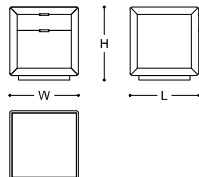

MADE IN ITALY.

DIMENSIONS

47x47x50h cm - Inch 18.5x18.5x19.7h

FINISHES

DOVE GREY THIN LEATHER /
JACKSON FABRIC (TR795 PALE GOLD) *

CANALETTO WALNUT

* CODE: 048909 CA900 C0554

LARRY

Rectangular bedside table with light and minimal design. The double structure of the legs with c-shape holds the upper shelf, where the drawer is positioned with an almost invisible system that creates a particular suspension effect. Drawer with inside in Canaletto Walnut.

MADE IN ITALY.

DIMENSIONS

60x45x50h cm - Inch 23.6x17.7x19.7h

FINISHES

PATINATED LINEN /
WHITE GOLD LIQUID METAL LACQUER

CODE: 048944 CA962 C0460