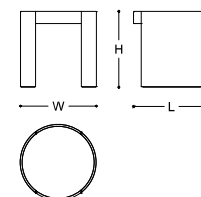

GIO

This bedside table recalls the classic Armani/Casa bridge shape, introducing a circular section. The top is upholstered with faro technical fabric. MADE IN ITALY.

* CODE: 048535 CA906 C1554

DIMENSIONS
 Ø 50x50h cm - Inch Ø 19.7x19.7h

FINISHES

JAMES

James is a squared pedestal side table with one central drawer. It is covered with leather combined with metal: this feature stands out especially on the top, where Dove Grey Thin Leather is enriched with Satin Light Brass insets. The drawer features wooden guide rails, which allow more height to the drawer. Inside, the drawer is in black maple wood and has a Dove Grey Thin Leather pad. MADE IN ITALY.

CODE: 048907 CA900 C0554

DIMENSIONS
 60x60x53h cm - Inch 23.6x23.6x20.9h

FINISHES