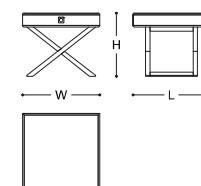

COMO

Small table with or without drawer, made with thick veneered panels.
MADE IN ITALY.

DIMENSIONS
50x50x50h cm - Inch 19.7x19.7x19.7h

* CODE: 040338 CA336 C0053 (WITHOUT DRAWER)

FINISHES

DAMASIO

Bedside table with x-shaped legs that support a square storage unit with rounded corners and one drawer. The oak version features legs in solid wood, while the others have legs and top profiles in metal.
MADE IN ITALY.

DIMENSIONS
55x55x45h cm - Inch 21.7x21.7x17.7h

* CODE: 048159 CA885 C0020

FINISHES