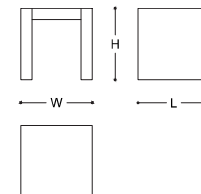

COMO

Small table with or without drawer, made with thick veneered panels.
MADE IN ITALY.

DIMENSIONS
50x50x50h cm - Inch 19.7x19.7x19.7h

* CODE: 040338 CA336 C0053 (WITHOUT DRAWER)

FINISHES

DAMASIO

Bedside table with x-shaped legs that support a square storage unit with rounded corners and one drawer. The oak version features legs in solid wood, while the others have legs and top profiles in metal.
MADE IN ITALY.

DIMENSIONS
55x55x45h cm - Inch 21.7x21.7x17.7h

* CODE: 048159 CA885 C0020

FINISHES