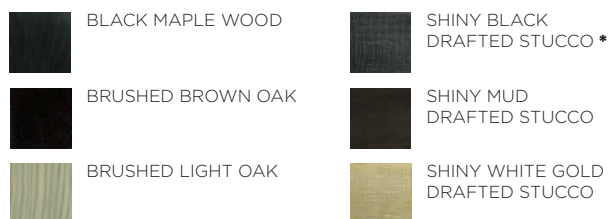

Set of low bridge consoles that can be used as coffee tables, made with very thick veneered panels.

MADE IN ITALY.

DIMENSIONS

100x44x44h cm - Inch 39.4x17.3x17.3h
 150x44x44h cm - Inch 59.1x17.3x17.3h
 200x44x44h cm - Inch 78.7x17.3x17.3h

FINISHES

* CODE: 041163 CA862 C0020 (200 CM)