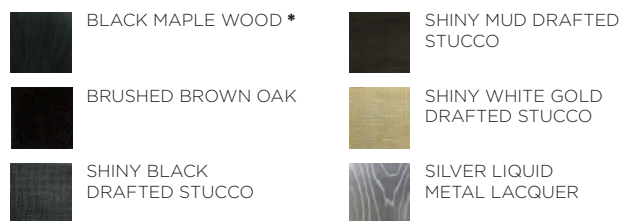

PARIS

Occasional table with bridge shape, marked by its thick veneered panels.

MADE IN ITALY

DIMENSIONS

65x40x60h cm - Inch 25.6x15.7x23.6h

FINISHES

* CODE: 041148 CA867 C0020

SAN FRANCISCO

Set of low bridge consoles that can be used as coffee tables, made with very thick veneered panels.

MADE IN ITALY.

DIMENSIONS

100x44x44h cm - Inch 39.4x17.3x17.3h
150x44x44h cm - Inch 59.1x17.3x17.3h
200x44x44h cm - Inch 78.7x17.3x17.3h