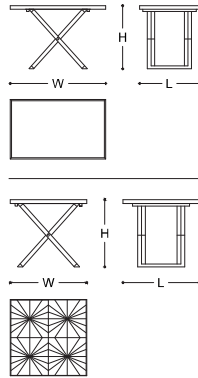

ORESTE

Oreste is a small table with crossed legs. It is available in different versions: the option in Brushed Brown Oak features a tray top that can be chosen squared or rectangular, with or without crossed leather internal lining. The base and the tray have to be ordered separately. The chessboard Fair in Armani/Casa accessories collection is designed to fit into the Oreste tray. Other options of Oreste table feature, instead, regular tops (not tray) in precious finishes, available with square top. MADE IN ITALY.

DIMENSIONS

RECTANGULAR:
80x50x53h cm - Inch 31.5x19.7x20.9h

SQUARED:
60x60x53h cm - Inch 23.6x23.6x20.9h

FINISHES

WITH TRAY TOP:

 BRUSHED BROWN OAK *

WITH FLAT TOP:

   BLACK STRAW MARQUETRY /
BLACK BEECH WOOD /
SATIN NATURAL BRASS

   BLUE SODALITE STONE /
CANALETTO WALNUT /
SATIN LIGHT BRASS **

  GREY LEATHER LIZARD SKIN EFFECT /
SATIN BLACK NICKEL

* CODE: 045229 CA336 C0053 (FOLDING BASE) / 045230 CA336 C0053 (TRAY)

** CODE: 048077 CA967C 0034