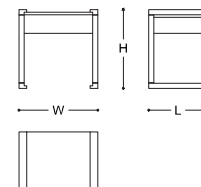

LARRY

Rectangular small table with light and minimal design. The double structure of the legs with C shape holds the upper shelf, where the drawer is positioned with an almost invisible system that creates a particular suspension effect. Drawer with inside in Canaletto Walnut and metal details in satin light brass. MADE IN ITALY.

* CODE: 048945 CA963 C4856

** CODE: 048945 CA542 C0086

DIMENSIONS
60x45x60h cm - Inch 23.6x17.7x23.6h

FINISHES

CANALETTO WALNUT / SATIN LIGHT BRASS *

FOREST GREEN LACQUER / SATIN LIGHT BRASS **

LESTER

Low table with thin top, enriched by a frame with square section in metal. The top lies on two light elements, convergent in a V shape. All edges are slightly rounded. MADE IN ITALY.

DIMENSIONS
150x75x28h cm - Inch 59.1x29.5x11h
140x140x28 cm - Inch 55.1x55.1x11h

* CODE: 048950 CA954 C1110

FINISHES

CANALETTO WALNUT / SATIN LIGHT BRASS (RECTANGULAR VERSION ONLY)

PATINATED LINEN / CANALETTO WALNUT / SATIN LIGHT BRASS *