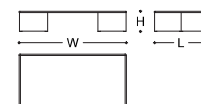

LARRY

Rectangular small table with light and minimal design. The double structure of the legs with C shape holds the upper shelf, where the drawer is positioned with an almost invisible system that creates a particular suspension effect. Drawer with inside in Canaletto Walnut and metal details in satin light brass. MADE IN ITALY.

* CODE: 048945 CA963 C4856

** CODE: 048945 CA542 C0086

DIMENSIONS
60x45x60h cm - Inch 23.6x17.7x23.6h

FINISHES

CANALETTO WALNUT / SATIN LIGHT BRASS *

FOREST GREEN LACQUER / SATIN LIGHT BRASS **

LESTER

Low table with thin top, enriched by a frame with square section in metal. The top lies on two light elements, convergent in a V shape. All edges are slightly rounded. MADE IN ITALY.

DIMENSIONS
150x75x28h cm - Inch 59.1x29.5x11h
140x140x28 cm - Inch 55.1x55.1x11h

* CODE: 048950 CA954 C1110

FINISHES

CANALETTO WALNUT / SATIN LIGHT BRASS (RECTANGULAR VERSION ONLY)

PATINATED LINEN / CANALETTO WALNUT / SATIN LIGHT BRASS *