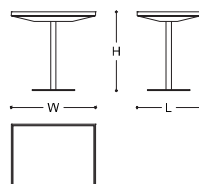

### DIMENSIONS

100x100x35h cm - Inch 39.3x39.3x13.78h  
130x130x35h cm - Inch 51.2x51.2x13.78h

## JULES

Jules is a tall occasional table featuring a small rectangular top. The top combines the decorative Grey Tamo with a perimetral inset in Satin Light Brass. The stand and the bottom base are enriched with the shiny effect of Glossy Black Painted Steel.  
MADE IN ITALY.

### DIMENSIONS

80x60x75h cm - Inch 31.5x23.6x29.5h