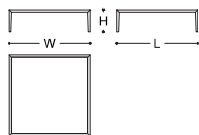

## JOEL

Squared coffee table. Joel features thin tapered legs connecting to the top with an accurate 45° junction. The refined simplicity is enhanced by the use of precious finishes.  
MADE IN ITALY.

### DIMENSIONS

100x100x35h cm - Inch 39.3x39.3x13.78h  
130x130x35h cm - Inch 51.2x51.2x13.78h

### DIMENSIONS

80x60x75h cm - Inch 31.5x23.6x29.5h