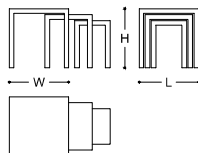

GALASSIA

Galassia is a set of three squared small tables with different height, so that they can be placed under each other. The thickness of the top and legs is always 4 cm. Galassia small tables can be used in several ways, either placed singularly or together. This set comes in wood, leather or in a very precious finish made in Indonesia: Sea Penshell, a combination of black and grey shell slices disposed to create a striped square on the top. MADE IN ITALY.

DIMENSIONS

50x50x50h cm - Inch 19.7x19.7x19.7h
 40x40x45h cm - Inch 15.7x15.7x17.7h
 30x30x40h cm - Inch 11.8x11.8x15.7h

* CODE: 048534 CA907 C1654

** CODE: 048534 CA900 C0074

FINISHES

-  BRUSHED BROWN OAK
-  BRUSHED GREIGE OAK *
-  SEA PENSHELL **
-  THIN LEATHER ***