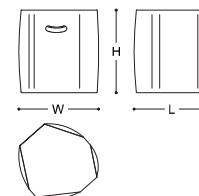

EQUIPE

Small square low table made with a thick wooden base and top, which can both be used as supporting surfaces. This small table rests on two metal ribbon legs built flush into the top and base. Equipe can be used either as a low small table or as a bedside table and is available in only one size. MADE IN ITALY.

DIMENSIONS
50x50x50h cm - Inch 19.7x19.7x19.7h

* CODE: 048315 CA832 C0373

FINISHES

ESAGONO

Small table/stool with an irregular hexagonal base. The solid Canaletto Walnut option features two curved holes that serve as handles, to make this piece easier to move. MADE IN VIETNAM (black lacquer version). MADE IN ITALY (walnut version).

DIMENSIONS
35x35x39h cm - Inch 13.8x13.8x15.4h

* CODE: 047788 CA918 C4856

FINISHES