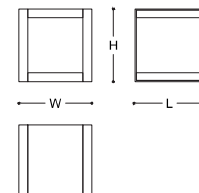

EQUIPE

Small square low table made with a thick wooden base and top, which can both be used as supporting surfaces. This small table rests on two metal ribbon legs built flush into the top and base. Equipe can be used either as a low small table or as a bedside table and is available in only one size. MADE IN ITALY.

DIMENSIONS
50x50x50h cm - Inch 19.7x19.7x19.7h

* CODE: 048315 CA832 C0373

FINISHES

ESAGONO

Small table/stool with an irregular hexagonal base. The solid Canaletto Walnut option features two curved holes that serve as handles, to make this piece easier to move. MADE IN VIETNAM (black lacquer version). MADE IN ITALY (walnut version).

DIMENSIONS
35x35x39h cm - Inch 13.8x13.8x15.4h

* CODE: 047788 CA918 C4856

FINISHES