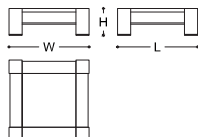

## DESCARTES

Low table available in a squared version and in a rectangular one (both in two sizes). The rounded profiles of the top can be in solid wood or metal, depending on the finishing.  
MADE IN ITALY.

### DIMENSIONS

80x80x38h cm - Inch 31.5x31.5x15h  
120x120x38h cm - Inch 47.3x47.3x15h  
150x70x38h cm - Inch 59.1x27.6x15h  
100x45x38h cm - Inch 39.4x17.8x15h

## EGIDIO

The square low table Egidio recalls the cubist language with a compact and monolithic design. The top is marked by exposed joints between the various panels (5 in total). This piece is available in Striped Liquid Metal (legs sides) and Canaletto Walnut (top) with Satin Light Brass top profiles and feet.  
MADE IN ITALY.

### DIMENSIONS

120x120x40h cm - Inch 47.2x47.2x15.7h