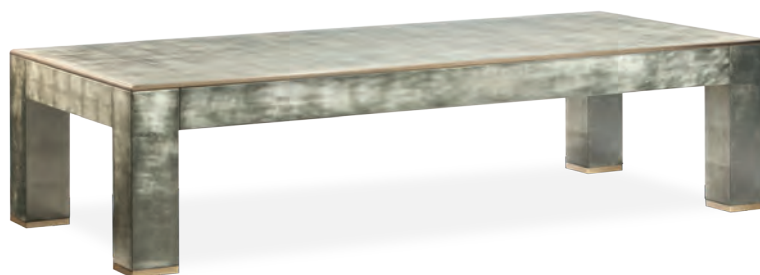

## DESCARTES

Low table available in a squared version and in a rectangular one (both in two sizes). The rounded profiles of the top can be in solid wood or metal, depending on the finishing.  
MADE IN ITALY.

### DIMENSIONS

80x80x38h cm - Inch 31.5x31.5x15h  
120x120x38h cm - Inch 47.3x47.3x15h  
150x70x38h cm - Inch 59.1x27.6x15h  
100x45x38h cm - Inch 39.4x17.8x15h

### FINISHES

\* CODE: 048163 CA835 C0461 (150X70 CM)

## EGIDIO

The square low table Egidio recalls the cubist language with a compact and monolithic design. The top is marked by exposed joints between the various panels (5 in total). This piece is available in Striped Liquid Metal (legs sides) and Canaletto Walnut (top) with Satin Light Brass top profiles and feet.  
MADE IN ITALY.