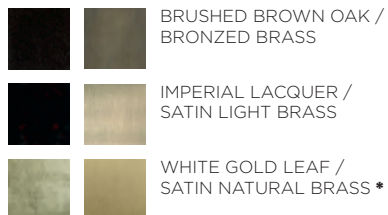

## DESCARTES

Low table available in a squared version and in a rectangular one (both in two sizes). The rounded profiles of the top can be in solid wood or metal, depending on the finishing.  
MADE IN ITALY.

### FINISHES

\* CODE: 048163 CA835 C0461 (150X70 CM)

## EGIDIO

The square low table Egidio recalls the cubist language with a compact and monolithic design. The top is marked by exposed joints between the various panels (5 in total). This piece is available in Striped Liquid Metal (legs sides) and Canaletto Walnut (top) with Satin Light Brass top profiles and feet.  
MADE IN ITALY.

### FINISHES

CODE: 048310 CA968 C1153