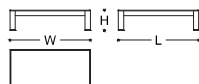

## DESCARTES

Low table available in a squared version and in a rectangular one (both in two sizes). The rounded profiles of the top can be in solid wood or metal, depending on the finishing.  
MADE IN ITALY.

### DIMENSIONS

80x80x38h cm - Inch 31.5x31.5x15h  
120x120x38h cm - Inch 47.3x47.3x15h  
150x70x38h cm - Inch 59.1x27.6x15h  
100x45x38h cm - Inch 39.4x17.8x15h

### DIMENSIONS

120x120x40h cm - Inch 47.2x47.2x15.7h