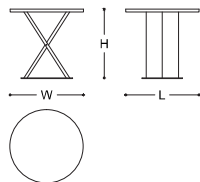

## BOCCHERINI

Small round table with x-shaped legs and metal base.  
MADE IN ITALY.

### DIMENSIONS

Ø 64x61h cm - Inch Ø 25.2x24h

## CHARLIE

Low table with rectangular top. The most distinctive feature of the Charlie range is the semicircular shape of the legs, which exactly reproduces the shape and radius size of the armrest of the Beethoven sofa. Also this range shows a clear association with the Art Déco style and culture.  
MADE IN ITALY.

### DIMENSIONS

150x75x41h cm - Inch 59x29.5x16.1h  
180x75x41h cm - Inch 70.9x29.5x16.1h  
210x75x41h cm - Inch 82.7x29.5x16.1h