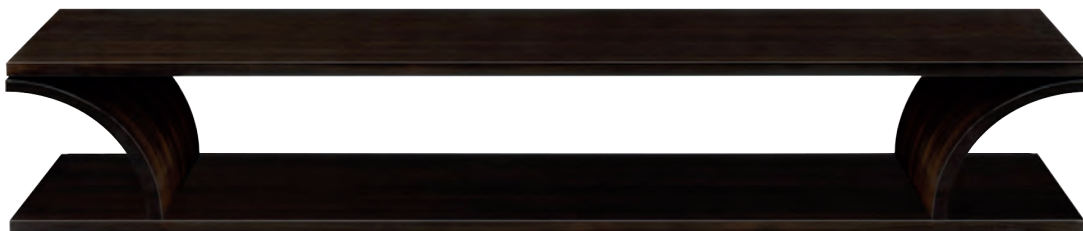

FINISHES

SHINY SANTOS ROSEWOOD

CODE: 048063 CA809 C1253 (210 CM)