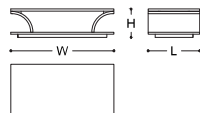

### DIMENSIONS

Ø 64x61h cm - Inch Ø 25.2x24h

## CHARLIE

Low table with rectangular top. The most distinctive feature of the Charlie range is the semicircular shape of the legs, which exactly reproduces the shape and radius size of the armrest of the Beethoven sofa. Also this range shows a clear association with the Art Déco style and culture.  
MADE IN ITALY.

### DIMENSIONS

150x75x41h cm - Inch 59x29.5x16.1h  
180x75x41h cm - Inch 70.9x29.5x16.1h  
210x75x41h cm - Inch 82.7x29.5x16.1h