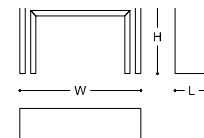

MADE IN ITALY.

DIMENSIONS

160x40x75h cm
Inch 63x15.7x29h

140x60x40h
Inch 55x23.6x15.7h

60x60x60h
Inch
23.6x23.6x23.6h

60x45x60h
Inch 23.6x17.7x23.6h

FINISHES

BLACK STRAW MARQUETRY /
SATIN LIGHT BRASS *

MADE IN ITALY.

DIMENSIONS

125x44x70,5h cm - Inch 49.2x17.3x27.8h

148x50x94h cm - Inch 58.3x19.7x37h

180x50x110h cm - Inch 70.9x19.7x43.3h

FINISHES

BLACK MAPLE WOOD

BRUSHED BROWN OAK