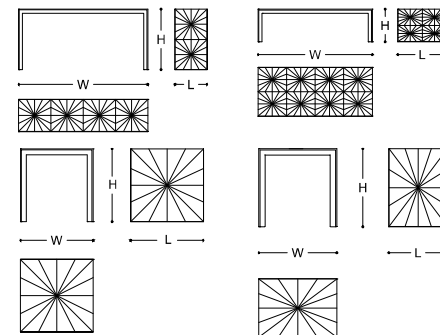

MATRIX

Four consoles to mix together or display separately. The medium size is perfect also as a coffee table, while the two smaller ones can be used as side/occasional tables. Base structure in metal with triangular section, which creates a particular effect thanks to the reflection of light. Extra thin top of only 1 cm.

MADE IN ITALY.

DIMENSIONS

160x40x75h cm
Inch 63x15.7x29h

140x60x40h
Inch 55x23.6x15.7h

60x60x60h
Inch
23.6x23.6x23.6h

60x45x60h
Inch 23.6x17.7x23.6h

FINISHES

BLACK STRAW MARQUETRY /
SATIN LIGHT BRASS *

BLACK CRACKLED LACQUER /
SATIN LIGHT BRASS

* CODE: 049331 CA885 C0020 (160 CM) / 049330 CA885 C0020 (140 CM) / 049329 CA885 C0020 (60x60 CM)

SEINE

Set of three bridge-shaped consoles, made with thick veneered panels. Available in many different finishes, from classic to more particular ones.

MADE IN ITALY.

DIMENSIONS

125x44x70,5h cm - Inch 49.2x17.3x27.8h

148x50x94h cm - Inch 58.3x19.7x37h

180x50x110h cm - Inch 70.9x19.7x43.3h

FINISHES

BLACK MAPLE WOOD

BRUSHED BROWN OAK