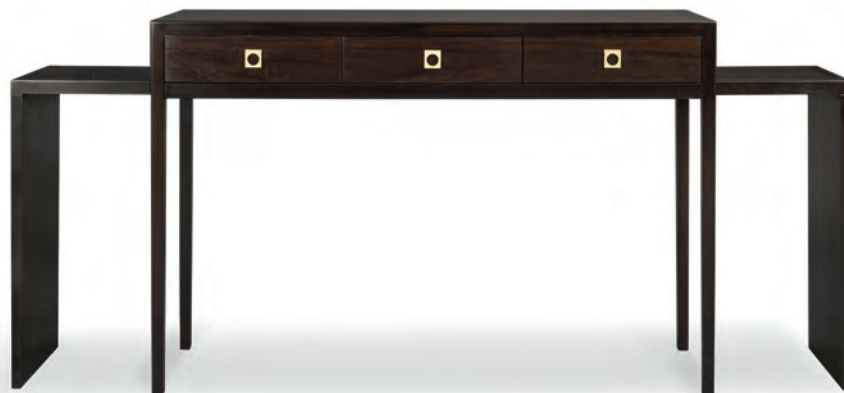

JULIAN

Elegant console with tapered legs connecting to the top with an accurate 45° junction. The console features a telescopic system, with two integrated extensions that can be pulled out on both sides. When closed, the vertical part of the extension fills the side of the console and the horizontal part hides behind the crosspiece underneath the console drawers. The drawers feature metallic handles and the internal is finished with Black Maple Wood. MADE IN ITALY.

DIMENSIONS

135x42x90h cm - Inch 53.1x16.5x35.4h

MAX. EXTENSION

215x42x90h cm - Inch 84.6x16.3x35.4h

CODE: 048890 CA918 C4856

FINISHES

CANALETTO WALNUT /
SATIN NATURAL BRASS

MANHATTAN

Pedestal table marked by its linear design and the bridge shape. MADE IN ITALY.

DIMENSIONS

44x44x110h cm - Inch 17.3x17.3x43.3h

CODE: 041151 CA336 C0053

FINISHES

BRUSHED BROWN OAK