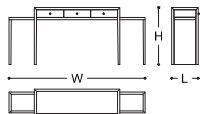

JULIAN

Elegant console with tapered legs connecting to the top with an accurate 45° junction. The console features a telescopic system, with two integrated extensions that can be pulled out on both sides. When closed, the vertical part of the extension fills the side of the console and the horizontal part hides behind the crosspiece underneath the console drawers. The drawers feature metallic handles and the internal is finished with Black Maple Wood. MADE IN ITALY.

DIMENSIONS

135x42x90h cm - Inch 53.1x16.5x35.4h

MAX. EXTENSION

215x42x90h cm - Inch 84.6x16.3x35.4h

CODE: 048890 CA918 C4856

FINISHES

CANALETTO WALNUT /
SATIN NATURAL BRASS

MANHATTAN

Pedestal table marked by its linear design and the bridge shape. MADE IN ITALY.

DIMENSIONS

44x44x110h cm - Inch 17.3x17.3x43.3h

CODE: 041151 CA336 C0053

FINISHES

BRUSHED BROWN OAK