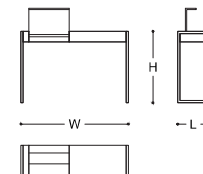

EVANS

The Evans console features a hidden storage compartment closed by a flap door. Available in one size only, this console is made of a suspended central element and two built-in flush legs in metal with square section placed on the sides. The hidden compartment has no exposed hinges to be almost invisible, and features a slow closing system.
MADE IN ITALY.

* CODE: 048308 CA825 C0056

** CODE: 048308 CA857 C1742

*** CODE: 048308 CA881 C0041

DIMENSIONS

120x36x80h cm - Inch 47.2x14.2x31.5h

FINISHES EXTENDABLE VERSION

		BRONZE STRAW MARQUETRY / GLOSSY NATURAL BRASS *
		GREY TAMO / SATIN LIGHT BRASS **
		NATURAL PARCHMENT / GLOSSY NATURAL BRASS
		TECHNICAL SHAGREEN FABRIC / SATIN NATURAL BRASS ***
		CRACKLED LACQUER / SATIN NATURAL BRASS