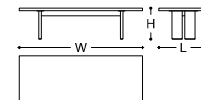

TROCADERO

Trocadero is the most iconic Armani/Casa table. Its silhouette is marked by the design of the four legs, placed so that they create the illusion of only two monolithic elements below the table top. Trocadero can be customized by choosing among four different sizes and many finishes, from classic to more particular ones. Options with two materials refer to the finishing of the top and of the legs respectively. The version with Brushed Greige Oak presents a top covered by tempered extra-clear glass. MADE IN ITALY.

DIMENSIONS

210x105x75h cm - Inch 82.7x43.3x29.5h
 240x105x75h cm - Inch 94.5x43.3x29.5h
 270x110x75h cm - Inch 106.3x43.3x29.5h
 300x120x75h cm - Inch 118.1x47.2x29.5h

FINISHES

	BRUSHED BROWN OAK
	BRUSHED BROWN OAK / SATIN BLACK NICKEL
	BRUSHED GREIGE OAK / BLACK LACQUER *
	PATINATED LINEN / BLACK MAPLE WOOD
	SHINY BLACK DRAFTED STUCCO / SATIN BLACK NICKEL
	SHINY MUD DRAFTED STUCCO / SATIN BLACK NICKEL
	SHINY WHITE GOLD DRAFTED STUCCO / SATIN BLACK NICKEL