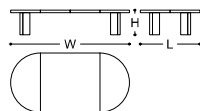

NEW YORK

New York is a round table available in two versions, fixed or extendable. The extendable option features external extensions of 75 or 90 cm, depending on the diameter. MADE IN ITALY.

DIMENSIONS

Ø 180x75h cm - Inch Ø 70.9x29.1h

EXTENDABLE VERSION:

The extendable option features external extensions of 75 or 90 cm, depending on the diameter.

FINISHES

BLACK MAPLE WOOD *

BRUSHED BROWN OAK

BRUSHED LIGHT OAK