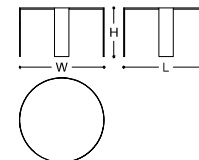

## MELROSE

The Melrose range includes a set of two round coffee tables and a round dining table. The dining table features four legs and a base structure in metal. The curved legs are built directly into the metal profile of the top. The top is in wood and has a reduced thickness of only 2,2 cm, to highlight the concept of lightness. MADE IN ITALY.

### DIMENSIONS

Ø 130x75h cm - Inch Ø 51,1x29,5h