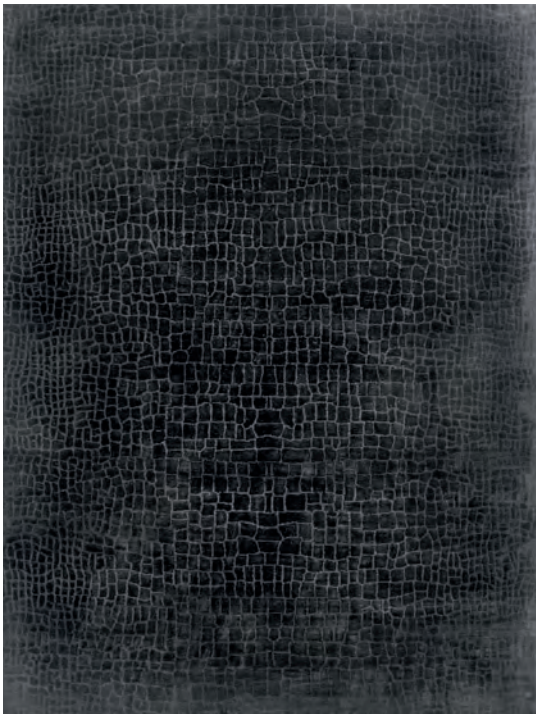

CREAM / BEIGE

REBEL

Rug with striped design, available in custom size. Density: 100 knots/squared inch. The carpet is hand knotted without any child labour.
MADE IN NEPAL.

MATERIALS

50% SILK / 50% NETTLE (cream / beige option)
100% SILK (white / black option)

OTHER COLORS

IVORY / BLACK

BLACK

TUTANKHAMON

Rug with alligator skin design, available in custom size. Density: 100 knots/squared inch. The carpet is hand knotted without any child labour.
MADE IN NEPAL.

MATERIALS