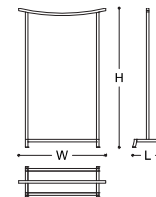

FINISHES

SATIN BLACK NICKEL /
FARO FABRIC (TR593 MUD)

TAO

Metal rack with or without central board. The base features a central pad covered with Faro fabric.
MADE IN ITALY.

DIMENSIONS

104x36x166h cm - Inch 40.9x14.2x65.3h