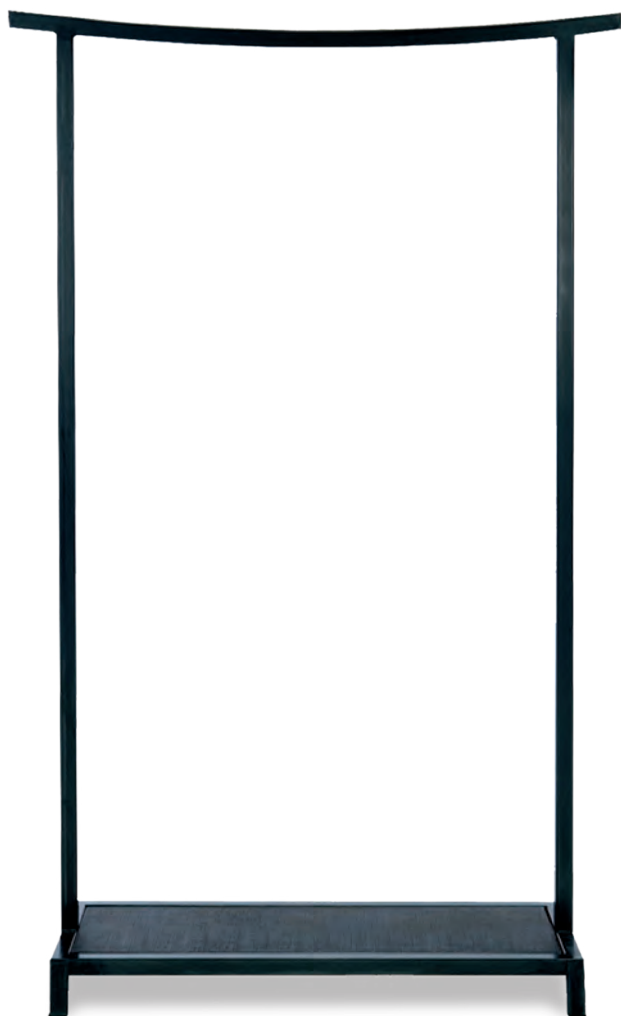

FINISHES

SATIN BLACK NICKEL /
FARO FABRIC (TR593 MUD)

TAO

Metal rack with or without central board. The base features a central pad covered with Faro fabric.
MADE IN ITALY.

DIMENSIONS

104x36x166h cm - Inch 40.9x14.2x65.3h

CODE: 044287 CA612 C0053

CODE: 044288 CA612 C0053