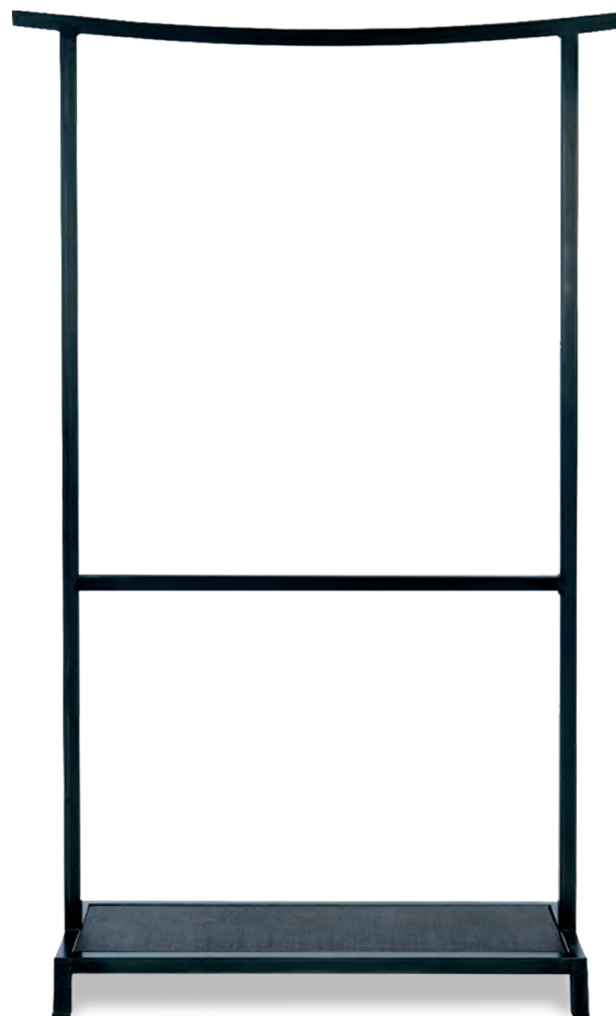

FINISHES

SATIN BLACK NICKEL /
FARO FABRIC (TR593 MUD)

TAO

Metal rack with or without central board. The base features a central pad covered with Faro fabric.
MADE IN ITALY.

DIMENSIONS

104x36x166h cm - Inch 40.9x14.2x65.3h

CODE: 044287 CA612 C0053

CODE: 044288 CA612 C0053