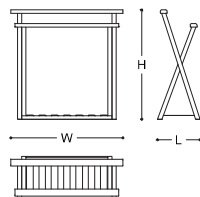

NEMO

Towel rack in solid wood.
MADE IN ITALY

DIMENSIONS

SMALL:
82x31x80h cm - Inch 32.3x12.2x31.5h

LARGE:
122x36x120h cm - Inch 48x14.2x47.2h

CODE: 045150 CA262 C0753 (LARGE)

FINISHES

BRUSHED BROWN OAK

NORBERT

Cloth stand in solid wood.
MADE IN ITALY.

DIMENSIONS

44x42x105h cm - Inch 17.3x16.5x41.3h

CODE: 045209 CA262 C0753

FINISHES

BRUSHED BROWN OAK