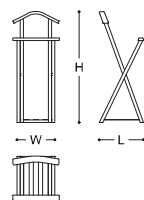

NEMO

Towel rack in solid wood.
MADE IN ITALY

DIMENSIONS

SMALL:
82x31x80h cm - Inch 32.3x12.2x31.5h

LARGE:
122x36x120h cm - Inch 48x14.2x47.2h

CODE: 045150 CA262 C0753 (LARGE)

FINISHES

BRUSHED BROWN OAK

NORBERT

Cloth stand in solid wood.
MADE IN ITALY.

DIMENSIONS

44x42x105h cm - Inch 17.3x16.5x41.3h

CODE: 045209 CA262 C0753

FINISHES

BRUSHED BROWN OAK