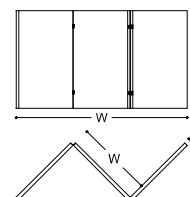

## LEVANTE

This decorative modular screen is made of wide panels, front and back lined with fabric. Levante features wooden profiles and is available in the two or three panels version. The two panels version is available with Larissa, Madrid, Manila or Mumbai fabric; the three panels one, instead, is available in a unique option featuring Madrid fabric on one side and Melbourne fabric on the other. MADE IN ITALY.

### DIMENSIONS

**SINGLE PANEL**  
110x5x140,5h cm - Inch 43.3x2x55.3h

**OPEN AT 180°**  
**2 PANEL:**  
220 x5x140,5h cm - Inch 86.6x2x55.3h

**3 PANEL:**  
330 x5x140,5h cm - Inch 129.9x2x55.3h

### FINISHES

CANALETTO WALNUT

CODE: 048942 TD070 TR851, LARISSA FABRIC

CODE: 049337 CA918 C9553, MADRID / MELBOURNE FABRICS