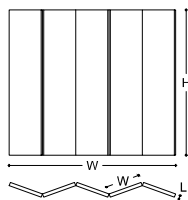

DIMENSIONS

SINGLE PANEL:

40x4x170h cm - Inch 15.7x1.6x66.9h

OPEN AT 180°:

200x4x170h cm - Inch 78.7x1.6x66.9h

FINISHES

WOODEN VERSION:
TAMO /
NATURAL THIN LEATHER

ALL OTHER VERSIONS:
BLACK MAPLE WOOD *