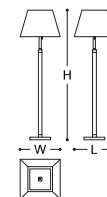

CELEBRITY

Floor lamp with variable height, adjustable through a telescopic system with a blocking ring. Wooden structure, with upper stem and details in metal. Truncated pyramid lampshade in white, grey or ecru fabric.
MADE IN ITALY.

DIMENSIONS

45x45x142,5/189,5h cm - Inch 17.7x17.7x56.1/74.6h

CODE: 049075 xx127 C1253 (BASE)
049077 CA236 C0015 (LAMP SHADE)

FINISHES

SHINY SANTOS ROSEWOOD /
BRONZED BRASS

EMME

Floor lamp with a wooden base. The particular manufacturing of the three legs reinterprets the classic tripod stand lamp in a modern style marked by a high level of craftsmanship: starting from a squared section at the bottom, the legs intersect at the top creating a triangular shape. Truncated cone lampshade in white fabric, with diffuser disc in the lower part.
MADE IN ITALY.

DIMENSIONS

Ø 53x191h cm - Inch Ø 20.9x75.2h

* CODE: 049091 xx145 C9453 (BASE)
049092 CA236 C0010 (LAMP SHADE)

FINISHES

BLACK MAPLE WOOD /
GLOSSY NATURAL BRASS

VINTAGE BROWN OAK /
GLOSSY NATURAL BRASS *