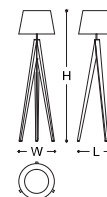

CELEBRITY

Floor lamp with variable height, adjustable through a telescopic system with a blocking ring. Wooden structure, with upper stem and details in metal. Truncated pyramid lampshade in white, grey or ecru fabric.
MADE IN ITALY.

DIMENSIONS

45x45x142,5/189,5h cm - Inch 17.7x17.7x56.1/74.6h

CODE: 049075 xx127 C1253 (BASE)
049077 CA236 C0015 (LAMP SHADE)

FINISHES

SHINY SANTOS ROSEWOOD /
BRONZED BRASS

EMME

Floor lamp with a wooden base. The particular manufacturing of the three legs reinterprets the classic tripod stand lamp in a modern style marked by a high level of craftsmanship: starting from a squared section at the bottom, the legs intersect at the top creating a triangular shape. Truncated cone lampshade in white fabric, with diffuser disc in the lower part.
MADE IN ITALY.

DIMENSIONS

Ø 53x191h cm - Inch Ø 20.9x75.2h

* CODE: 049091 xx145 C9453 (BASE)
049092 CA236 C0010 (LAMP SHADE)

FINISHES

BLACK MAPLE WOOD /
GLOSSY NATURAL BRASS

VINTAGE BROWN OAK /
GLOSSY NATURAL BRASS *