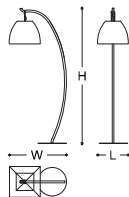

ALADINO

Floor lamp with base and stem in Satin Black Nickel, grey or white pagoda fabric lampshade.
MADE IN ITALY.

DIMENSIONS

81x48x190h cm - Inch 31.9x18.9x74.8h

CODE: 049063 xx076 C0020 (BASE)
049064 CA236 C1040 (LAMP SHADE)

FINISHES

SATIN BLACK NICKEL

AURORA

Floor lamp with base and stem in Satin Black Nickel, beige fabric lampshade surrounded by a metal grid.
MADE IN ITALY.

DIMENSIONS

29x29x150h cm - Inch 11.4x11.4X59h

CODE: 045617 xx069 C0020