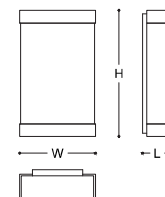

## JUDIE

Wall lamp with rectangular shape and two wide metal profiles. An inner LED light system made of different small LED spots was designed to obtain the best light diffusion. The system can be removed for maintenance. MADE IN ITALY.

### DIMENSIONS

15x10,5x29,5h cm - Inch 5.9x4.1x11.6h

CODE: 048893 xx161 C0010