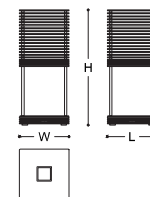

CODE: 049345 UP005 C9553 (SMALL LANTERN)

CODE: 049346 UP005 C9553 (TABLE LAMP)

DIMENSIONS

LANTERN:

12x12x17h cm - Inch 4.7x4.7x6.7h

TABLE LAMP:

20x20x46h cm - Inch 7.9x7.9x18.1h

FINISHES

CANALETTO WALNUT /
SATIN LIGHT BRASS (TABLE LAMP)

OREGON

Oregon is a large lamp with monolithic base. The lampshade is available in many variations: the pagoda shape can be selected in two different sizes and three colours (champagne, grey, white), while the truncated pyramid shape is available in one size only and two colours (bronze or white). MADE IN ITALY.

CODE: 044540 xx014 C0051 (BASE)*
044526 CA879 C0010 (LAMP SHADE)

CODE: 044525 xx042 C0251 (BASE)**
044526 CA878 C0010 (LAMP SHADE)

DIMENSIONS

VERSION WITH TRUNCATED PYRAMIDAL SHADE:

55x55x74,5h cm - Inch 21.7x21.7x29.3h

VERSION WITH PAGODA SHADE:

55x55x74,5h cm - Inch 21.7x21.7x29.3h

FINISHES

BRONZED BRASS*

SATIN BLACK NICKEL**