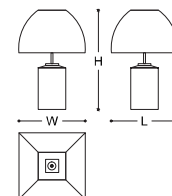

CODE: 049345 UP005 C9553 (SMALL LANTERN)

CODE: 049346 UP005 C9553 (TABLE LAMP)

DIMENSIONS

LANTERN:

12x12x17h cm - Inch 4.7x4.7x6.7h

TABLE LAMP:

20x20x46h cm - Inch 7.9x7.9x18.1h

FINISHES

CANALETTO WALNUT /
SATIN LIGHT BRASS (TABLE LAMP)

OREGON

Oregon is a large lamp with monolithic base. The lampshade is available in many variations: the pagoda shape can be selected in two different sizes and three colours (champagne, grey, white), while the truncated pyramid shape is available in one size only and two colours (bronze or white). MADE IN ITALY.

CODE: 044540 xx014 C0051 (BASE)*
044526 CA879 C0010 (LAMP SHADE)

CODE: 044525 xx042 C0251 (BASE)**
044526 CA878 C0010 (LAMP SHADE)

DIMENSIONS

VERSION WITH TRUNCATED PYRAMIDAL SHADE:

55x55x74,5h cm - Inch 21.7x21.7x29.3h

VERSION WITH PAGODA SHADE:

55x55x74,5h cm - Inch 21.7x21.7x29.3h

FINISHES

BRONZED BRASS*

SATIN BLACK NICKEL**