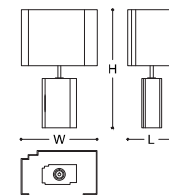

### DIMENSIONS

38x24x57,5h cm - Inch 15x9.4x22.6h

CODE: 049101 xx163 CLMRG (BASE)  
049102 CA236 C0010 (LAMP SHADE)

CODE: 049101 xx141 C0056 (BASE)  
049102 CA236 C0010 (LAMP SHADE)

### DIMENSIONS

Ø 19X33,5h cm - Inch Ø 7.5X13.2h

\* CODE: 048916 xx160 C4344