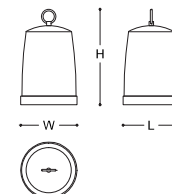

### DIMENSIONS

38x24x57,5h cm - Inch 15x9.4x22.6h

CODE: 049101 xx163 CLMRG (BASE)  
049102 CA236 C0010 (LAMP SHADE)

CODE: 049101 xx141 C0056 (BASE)  
049102 CA236 C0010 (LAMP SHADE)

### DIMENSIONS

Ø 19X33,5h cm - Inch Ø 7.5X13.2h

\* CODE: 048916 xx160 C4344