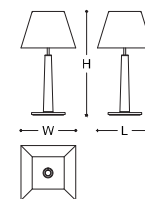

**DIMENSIONS**  
34x34x56h cm - Inch 13.4x13.4x22h

CODE: 049093 xx131 C1110 (BASE)  
049094 CA236 C0010 (LAMP SHADE)

**DIMENSIONS**  
39x39x72h cm - Inch 15.4x15.4x28.4h

CODE: 049095 xx151 C0062 (BASE)  
049096 CA236 C0010 (LAMP SHADE)