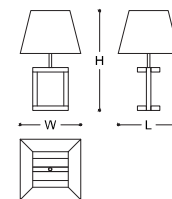

## EVELINE 2

Table lamp with base made of a Black Maple Wood frame and rectangular flush inserts in Natural Parchment. The truncated pyramid shaped lampshade is available in white or beige fabric. MADE IN ITALY.

**DIMENSIONS**  
34x34x56h cm - Inch 13.4x13.4x22h

CODE: 049093 xx131 C1110 (BASE)  
049094 CA236 C0010 (LAMP SHADE)

## GAMMA

Gamma is one of the tallest lamp in the lighting collection. Its stem starts with a round section at the bottom and it ends up with a squared sectional shape on top. The leather on the structure is sewn by hand by highly qualified craftsmen. Truncated pyramid-shaped lampshade in white fabric with top diffuser disc. MADE IN ITALY.

**DIMENSIONS**  
39x39x72h cm - Inch 15.4x15.4x28.4h

CODE: 049095 xx151 C0062 (BASE)  
049096 CA236 C0010 (LAMP SHADE)